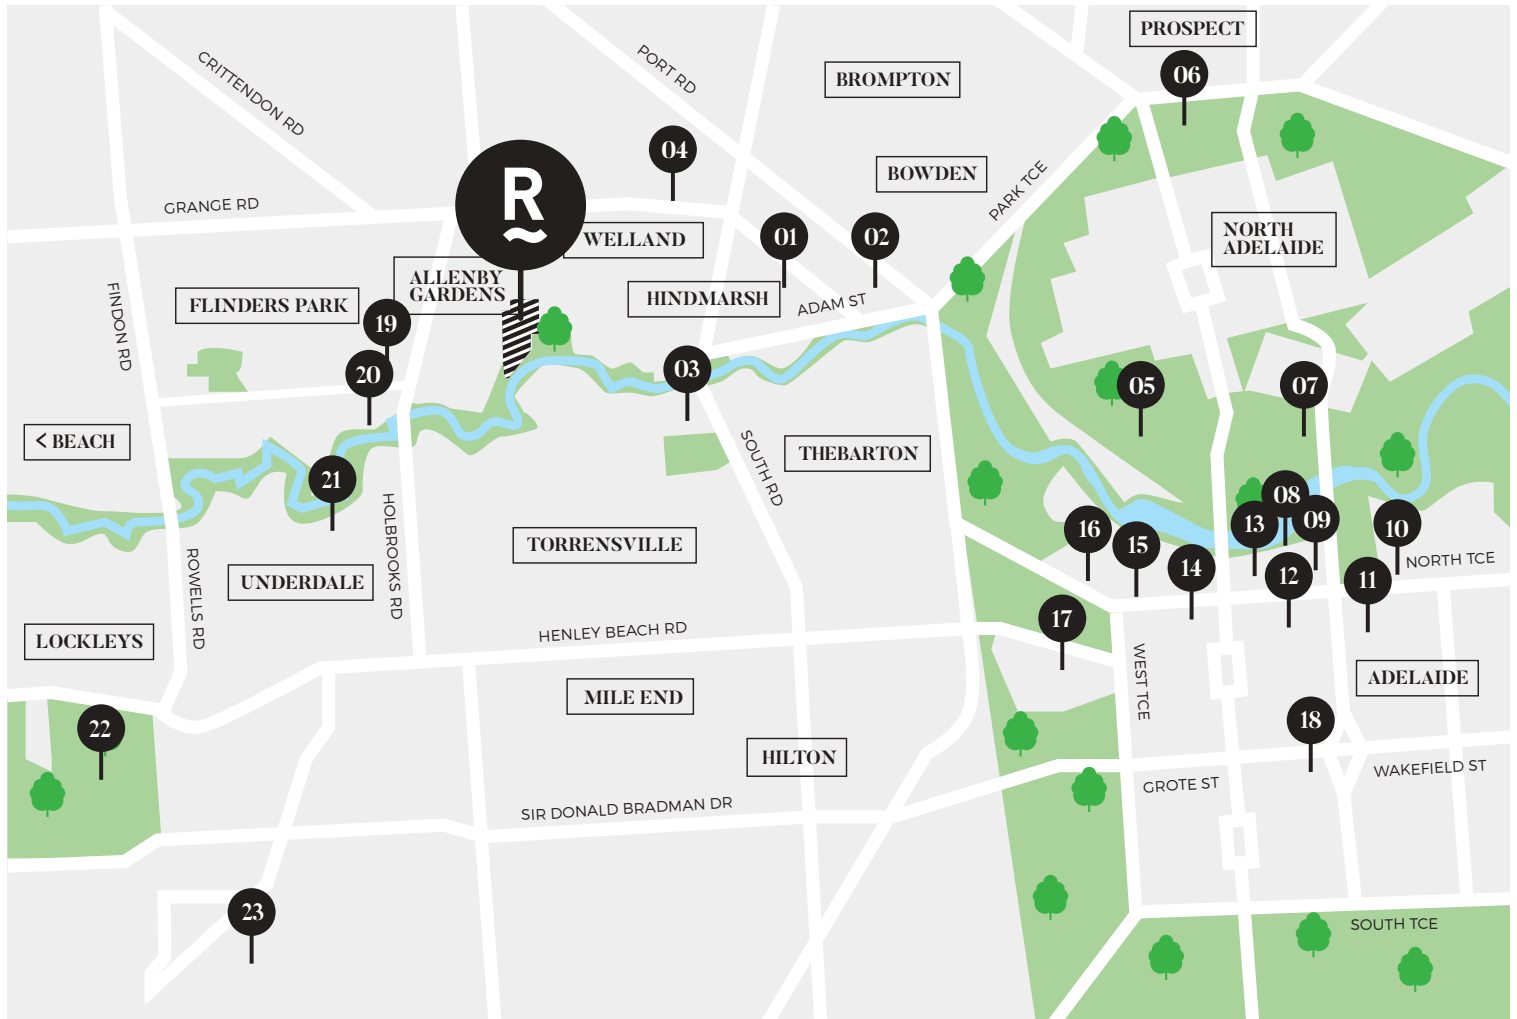

Vibrant Riverside Living

01. Coopers Stadium	08. Adelaide Festival Plaza	12. Hindley Street Dining Precinct	18. Adelaide Central Market
02. Adelaide Entertainment Centre	09. Adelaide Festival Centre	13. Adelaide Convention Centre	19. Flinders Park Primary School
03. Brickworks Shopping Precinct	Parliament House	14. University of SA	20. Nazareth Catholic Community Secondary School
04. St Joseph's Catholic School	10. SA Museum	15. SAHMRI	21. Underdale High School
05. North Adelaide Golf Club	Art Gallery of South Australia	16. New Royal Adelaide Hospital (under construction)	22. Kooyong Golf Club
06. Adelaide Aquatic Centre	The University of Adelaide	17. Adelaide High School	23. Adelaide Airport
07. Adelaide Oval	11. Rundle Mall Shopping Precinct